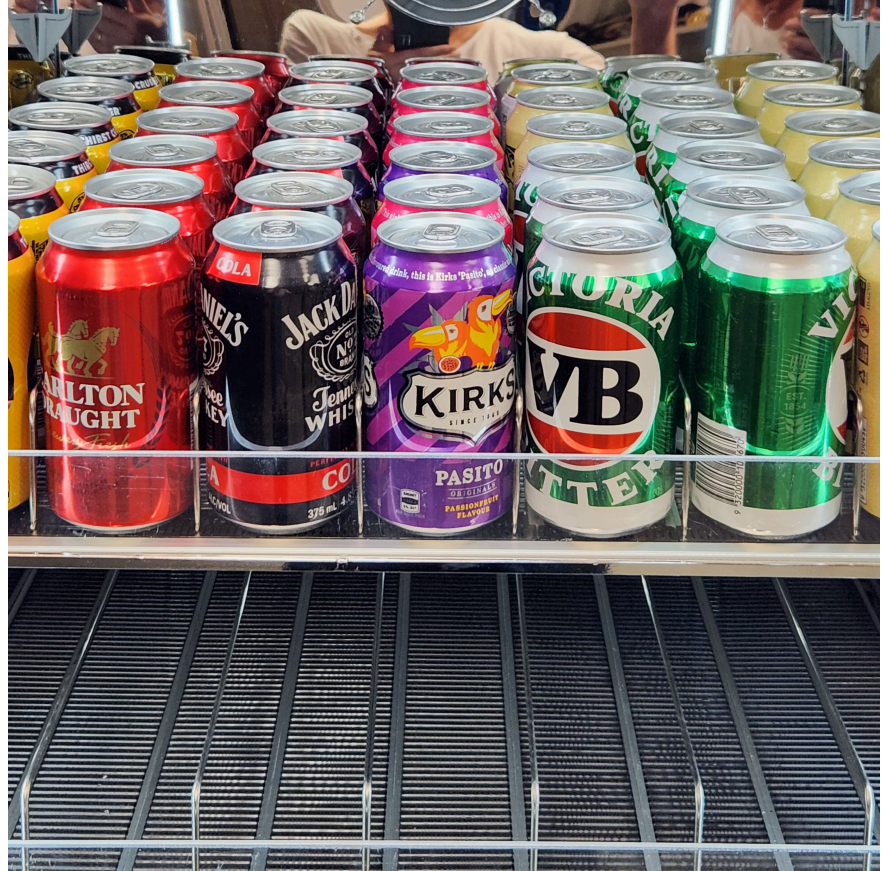

### QUICK INFO

Checkout product only.

Special Gravity Roller Shelf With Dividers.

Keep your fridge organised with these specially designed roller shelves!

With fully adjustable dividers these can be set out to suit cans and stubbies/bottles of different sizes.

Fitting upto 42 cans per shelf (7x Rows, with upto 6x Cans deep)