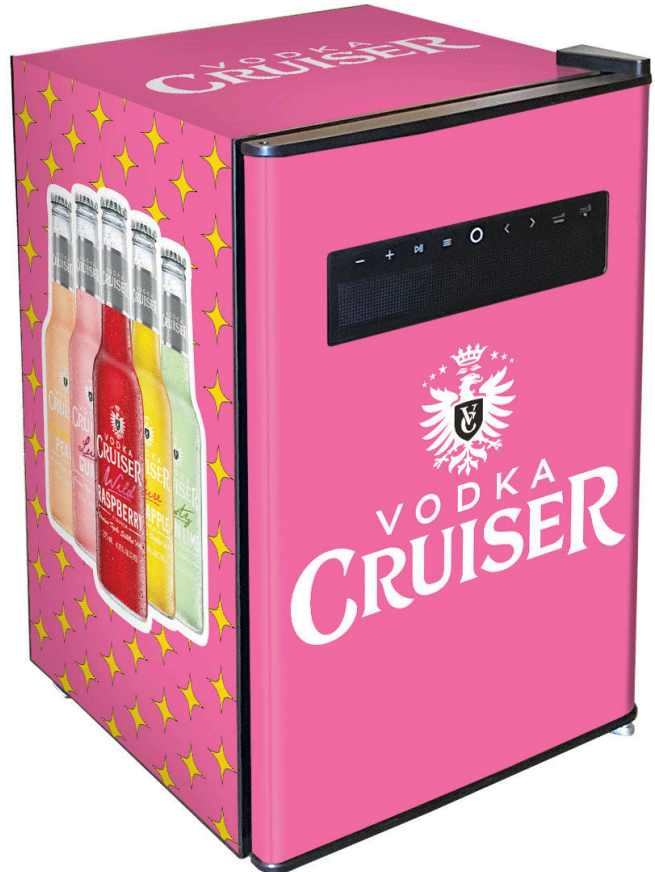

## Bringing the worlds best chillers to Australia

**MODEL:**  
**BC70B-BTS-VC**

**QUICK INFO**

Vodka Cruiser Blue Tooth Speaker Mini Bar Fridge  
70 Litre

Pump the tunes connecting blue tooth, radio, phone, SD card, USB and more, quality sound, plenty of shelf height options, tropical rated and runs nice and quiet, unit is low on energy,

What a great edition to alfresco, man cave, shed or home entertaining area we have many 'branded' designs available, see in branding section.

**PARTS AND ENERGY INFO**

- LED lighting
- R600 100% ozone safe gas
- Solid Door
- Cyclopentane foaming

**SPECIFICATIONS**

Capacity (litres)	70
Holds (cans)	85
Noise Level	39.00
Consumption	0.27Kwh/24Hrs
Unit dimensions (WxDxH)	430 x 475 x 690
Lockable	# LOCKABLE #
Gross weight	21 kg

\*\*Specifications and price of this product may change at any time  
\*\*For more information about this product please call us or visit our website.