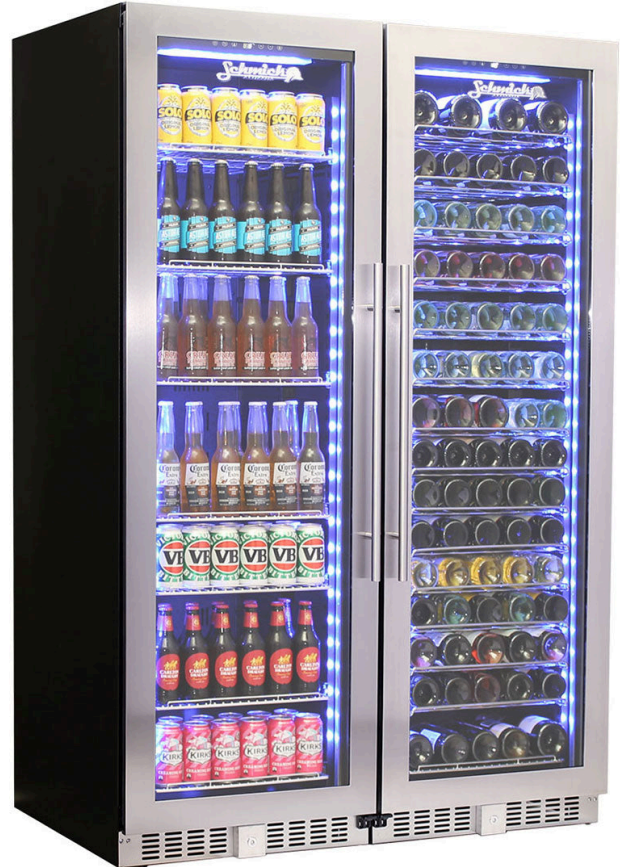

### MODEL: BD425B-Combo

#### QUICK INFO

A stylish reliable upright quiet running glass door matching beer and wine fridge with quality brand name parts and plenty of features. The slimline door frame and soft blue LED lighting makes it a real showpiece for any entertaining area.

1 x Beer and 1 x matching wine fridge - lockable doors, triple glazed LOW E glass helps prevent condensation and an electronic touch button control. The sliding rubber wine bottle saddles allow every size wine bottle to fit with ease, a great feature.

The shelving can interchange beer and wine and also can be moved up/down, giving you plenty of storage options.