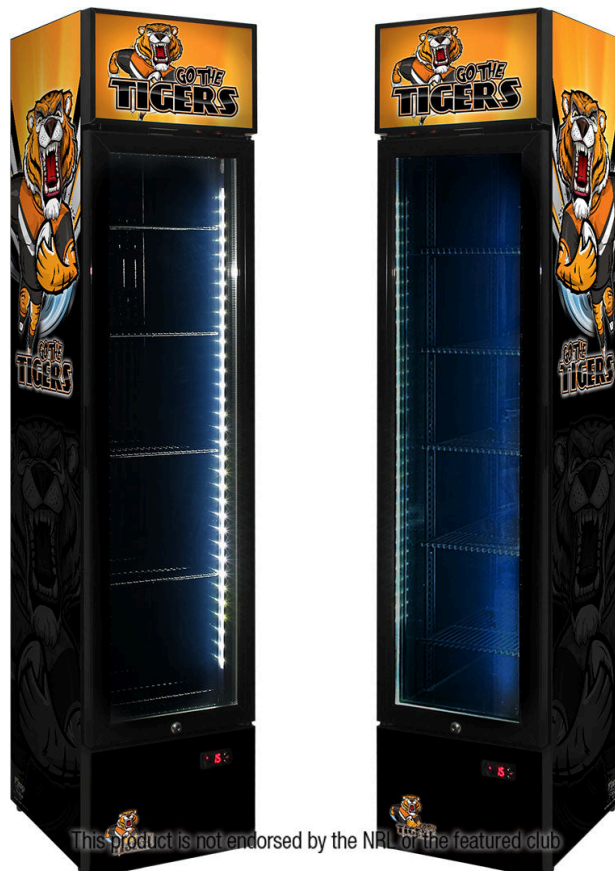

Bringing the worlds best chillers to Australia

MODEL:
SS-P160FA-RUG-
TIGERS

QUICK INFO

Upright 160 litre Rugby Branded glass door bar fridge with plenty of shelf adjustments, triple glazed LOW E glass, lock and brand name parts

Great entertaining room fridge as you can place anywhere maximizing room. This unit has 14 x cool team designs.

PARTS AND ENERGY INFO

- Energy saving compressor
- Electronic Contoller
- Cyclopentane foaming,LED lighting,R600 100% ozone safe gas
- German energy saving EBM fans
- LOW E glass

SPECIFICATIONS

Capacity (litres)	160
Holds (cans)	144
Noise Level	43.00
Consumption	2.1Kwh/24Hrs
Unit dimensions (WxDxH)	390 x 475 x 1880
Lockable	Yes
Gross weight	60 kg

**Specifications and price of this product may change at any time