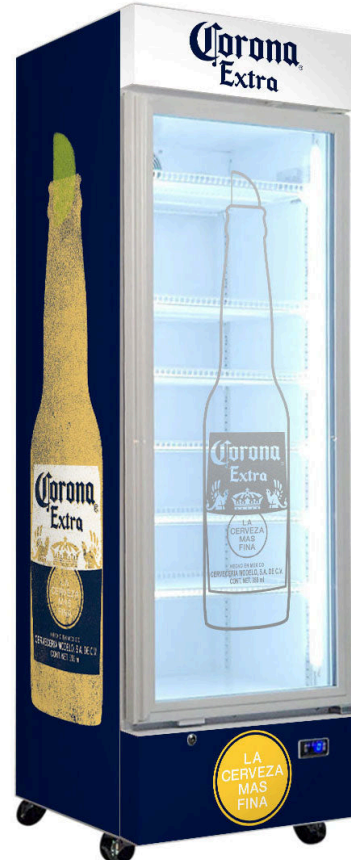

KING CAVE

FOR SUCCESSFUL MAN CAVING

Bringing the worlds best chillers to Australia

MODEL: SC372W-CORONA

QUICK INFO

Corona Branded Quiet Running Upright Triple Glazed Bar Fridge with plenty of shelving adjustments, led lighting, lock and castor wheels. A great product for your entertaining area, man cave or theater room.

6 x fully adjustable heavy duty shelves included giving plenty of loading options.

PARTS AND ENERGY INFO

- Low Energy Compressor
- Triple Glazed
- LOW E Glass
- Door Sensor That Stops Operation While Stocking
- Low RPM Fan

SPECIFICATIONS

Capacity (litres)	370
Holds (cans)	336
Noise Level	41
Consumption	1.6Kwh/24Hrs
Unit dimensions (WxDxH)	615 x 640 x 1940
Lockable	Yes
Gross weight	65 kg

**Specifications and price of this product may change at any time