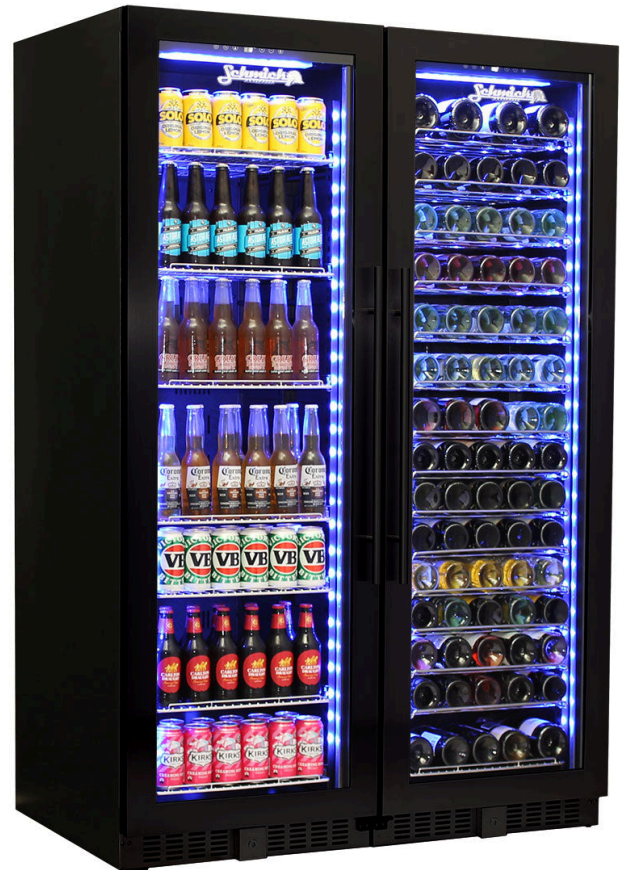

KING CAVE

FOR SUCCESSFUL MAN CAVING

Bringing the worlds best chillers to Australia

MODEL:

BD425-Combo-B

QUICK INFO

A stylish reliable upright quiet running black glass door matching beer and wine fridge with quality brand name parts and plenty of features. The slimline door frame and soft blue LED lighting makes it a real showpiece for any entertaining area.

1 x Beer and 1 x matching wine fridge - lockable doors, triple glazed LOW E glass helps prevent condensation and an electronic touch button control. The sliding rubber wine bottle saddles allow every size wine bottle to fit with ease, a great feature.

The shelving can interchange beer and wine and also can be moved up/down, giving you plenty of storage options.

PARTS AND ENERGY INFO

- Triple Glazing
- LED lighting
- Cyclopentane foaming
- 12Volt Fans
- LOW E glass
- R600 100% ozone safe gas