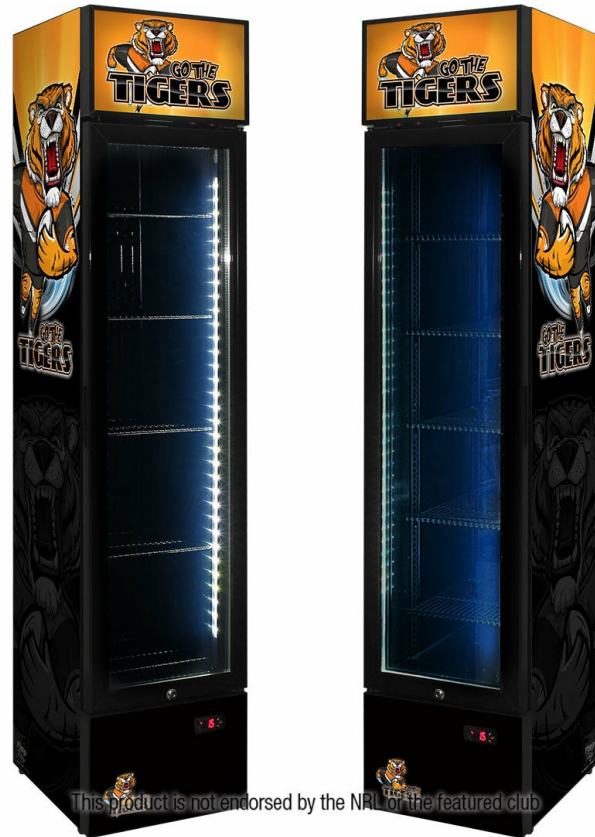

Bringing the worlds best chillers to Australia

MODEL: SS-P160FA-RUG-TIGERS

QUICK INFO

Upright 160 litre Rugby Branded glass door bar fridge with plenty of shelf adjustments, triple glazed LOW E glass, lock and brand name parts

Great entertaining room fridge as you can place anywhere maximizing room. This unit has 14 x cool team designs.

PARTS AND ENERGY INFO

- Energy saving compressor
- Electronic Contoller
- Cyclopentane foaming
- LED lighting
- R600 100% ozone safe gas
- German energy saving EBM fans
- LOW E glass

SPECIFICATIONS

Capacity (litres)	160
Holds (cans)	144
Noise Level	43.00
Consumption	2.1Kwh/24Hrs
Unit dimensions (WxDxH)	390 x 475 x 1880
Lockable	Yes
Gross weight	60 kg

**Specifications and price of this product may change at any time