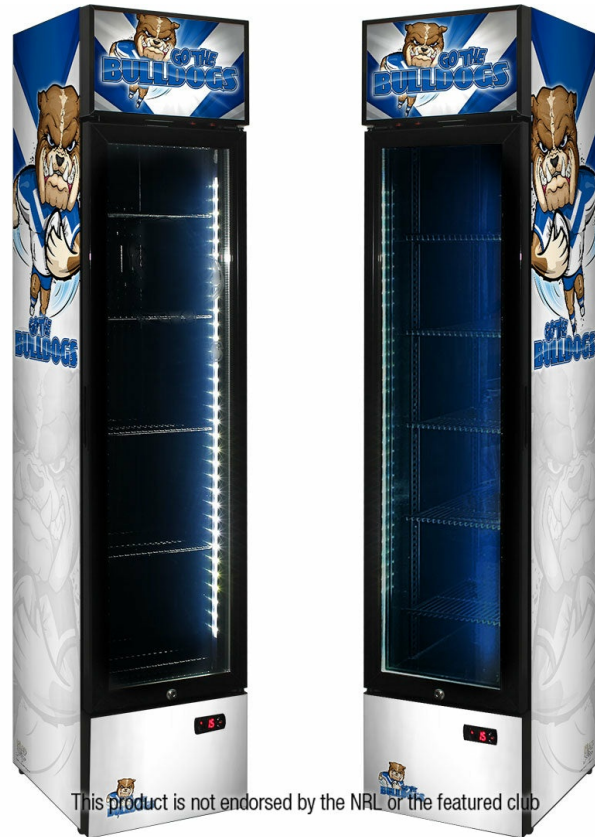

# Bringing the worlds best chillers to Australia

**MODEL:  
SS-P160FA-RUG-  
BULLDOGS**

**QUICK INFO**

Upright 160 litre Rugby Branded glass door bar fridge with plenty of shelf adjustments, triple glazed LOW E glass, lock and brand name parts

Great entertaining room fridge as you can place anywhere maximizing room. This unit has 14 x cool team designs.

**PARTS AND ENERGY INFO**

- LOW E glass
- German energy saving EBM fans
- Energy saving compressor
- Electronic Contoller
- Cyclopentane foaming
- LED lighting
- R600 100% ozone safe gas

This product is not endorsed by the NRL or the featured club

**SPECIFICATIONS**

Capacity (litres)	160
Holds (cans)	144
Noise Level	43.00
Consumption	2.1Kwh/24Hrs
Unit dimensions (WxDxH)	390 x 475 x 1880
Lockable	Yes
Gross weight	60 kg