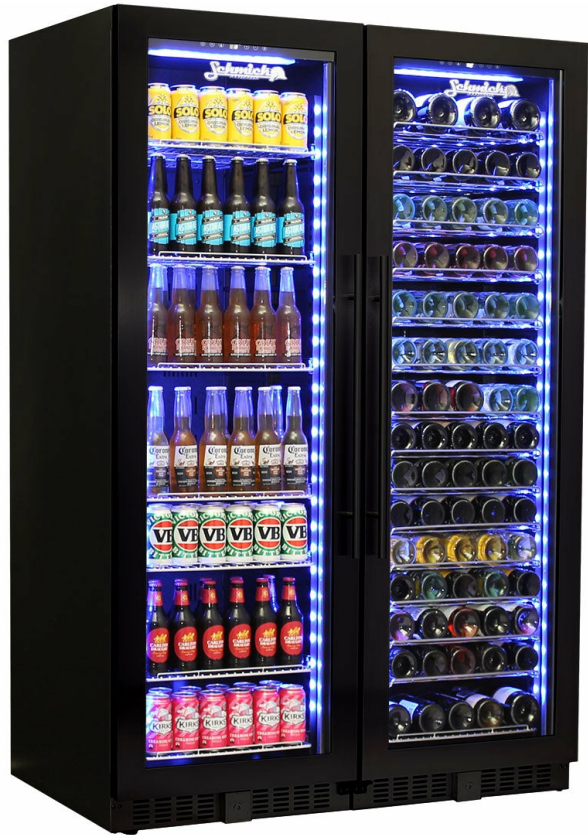

Bringing the worlds best chillers to Australia

MODEL: BD425-Combo-B

QUICK INFO

A stylish reliable **upright quiet running black glass door matching beer and wine fridge** with quality brand name parts and plenty of features. The slimline door frame and soft blue LED lighting makes it a real showpiece for any entertaining area.

1 x Beer and 1 x matching wine fridge - lockable doors, triple glazed LOW E glass helps prevent condensation and an electronic touch button control. The sliding rubber wine bottle saddles allow every size wine bottle to fit with ease, a great feature.

The shelving can interchange beer and wine and also can be moved up/down, giving you plenty of storage options.

PARTS AND ENERGY INFO

- Triple Glazing
- LED lighting
- Cyclopentane foaming
- 12Volt Fans
- LOW E glass
- R600 100% ozone safe gas

SPECIFICATIONS

Capacity (litres)	405
Holds (cans)	360
Noise Level	43.00
Consumption	3.4Kwh/24Hrs
Unit dimensions (WxDxH)	1200 x 695 x 1800
Lockable	Yes
Gross weight	238 kg

SCHMICK *Australia*

**Specifications and price of this product may change at any time

**For more information about this product please call us or visit our website.